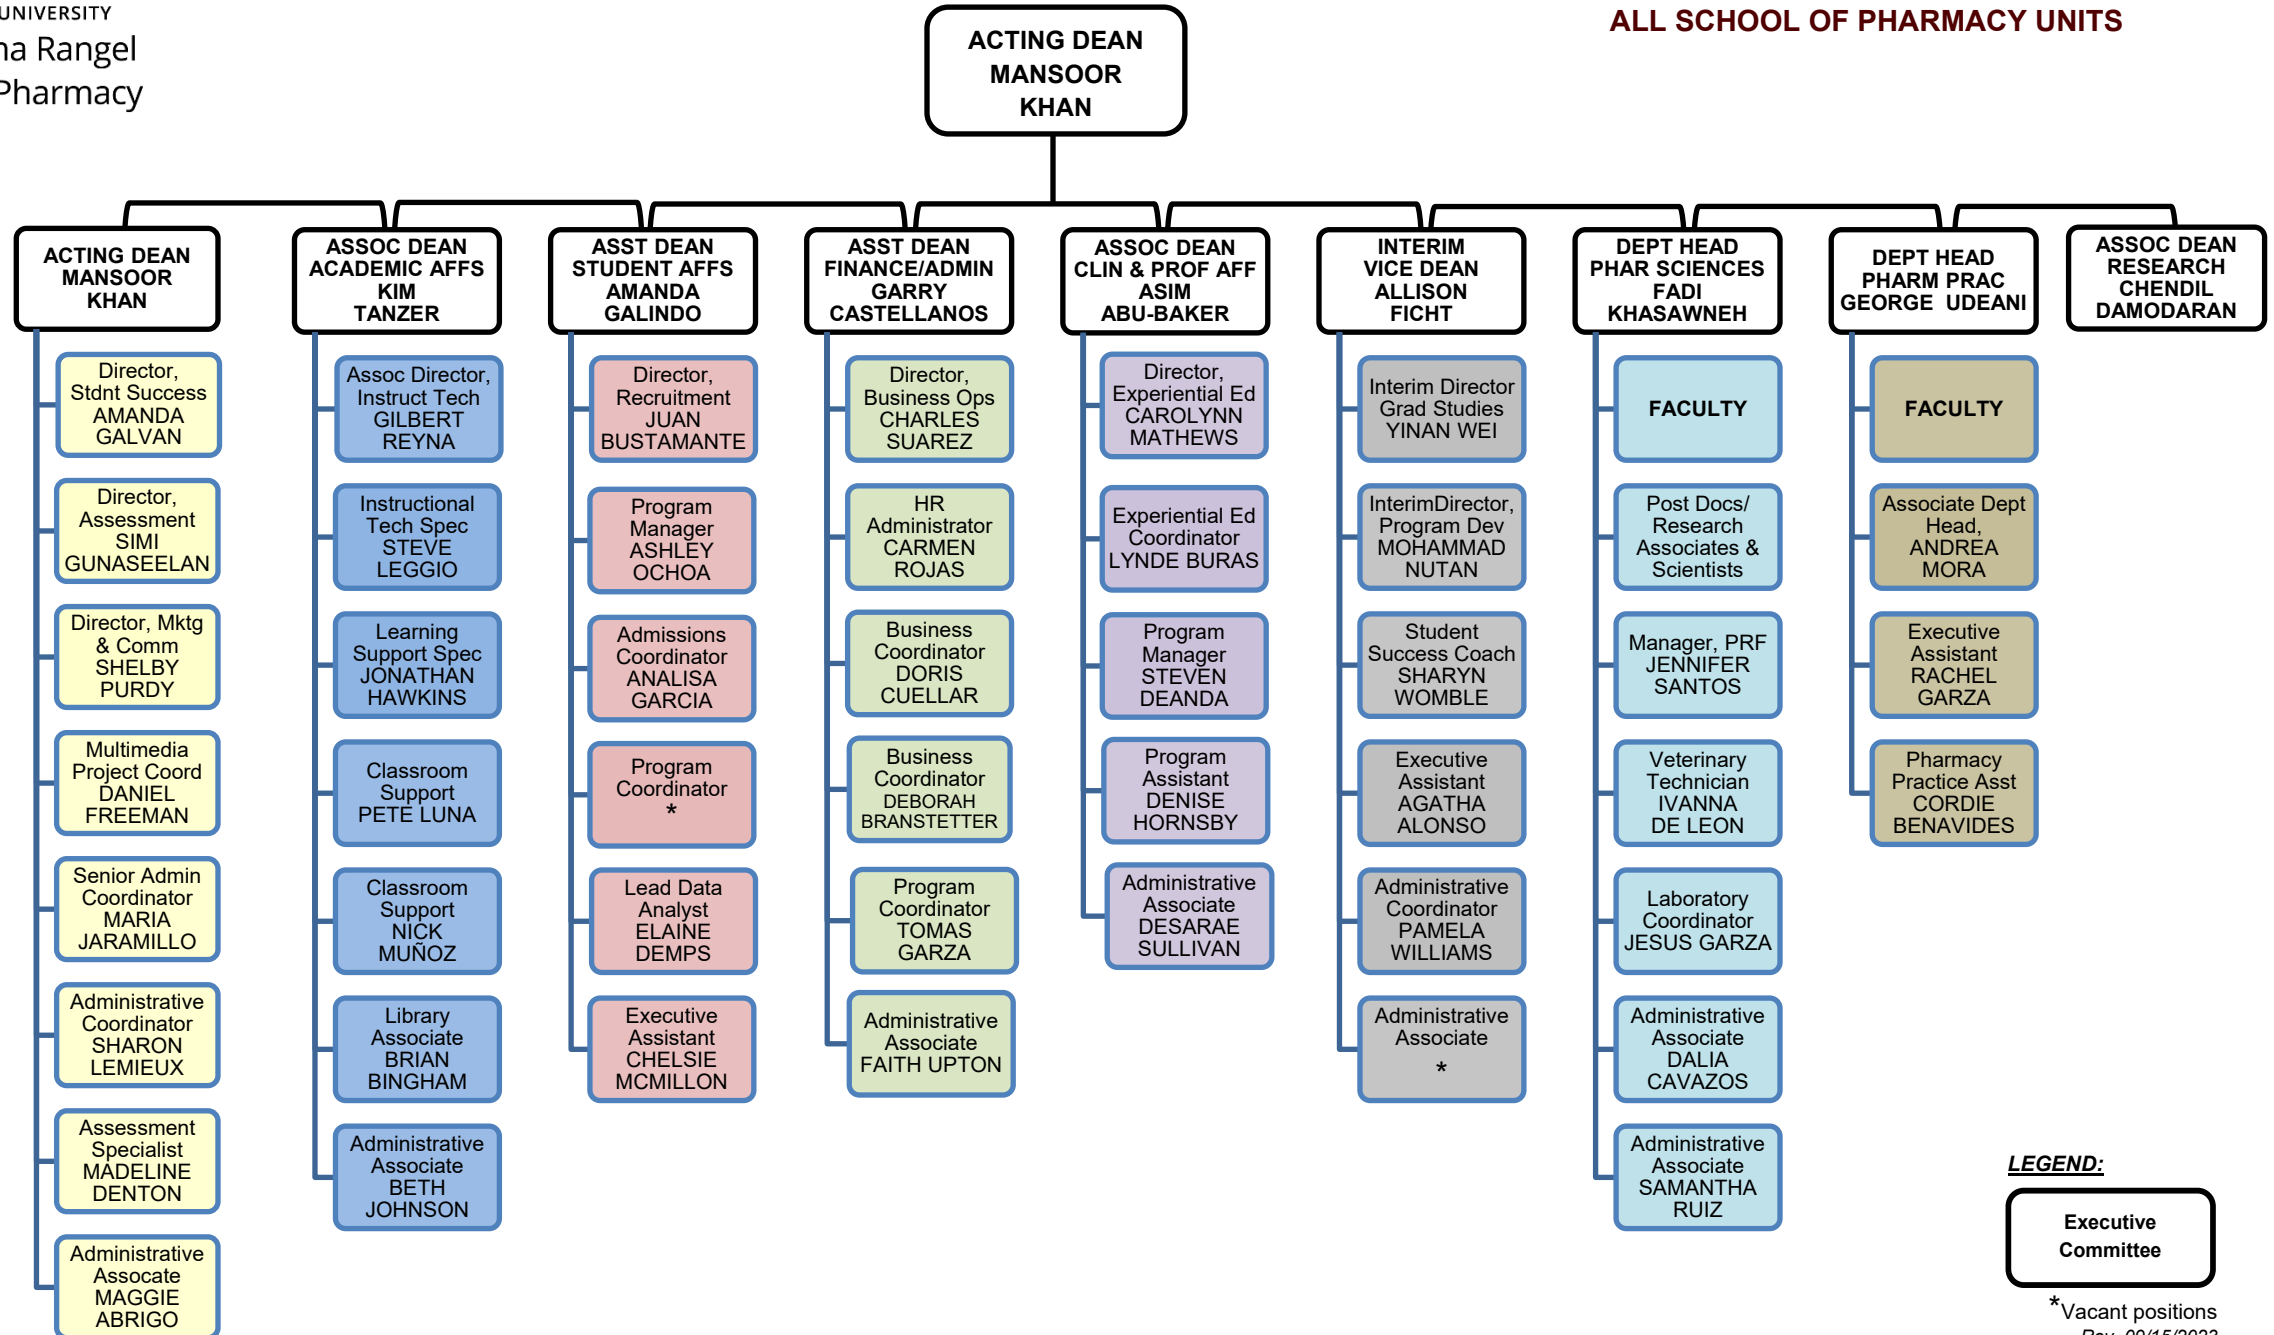

TEXAS A&M UNIVERSITY
 Irma Lerma Rangel
 School of Pharmacy

**ORGANIZATIONAL CHART FOR
 ALL SCHOOL OF PHARMACY UNITS**

LEGEND:
 Executive Committee

*Vacant positions
 Rev. 09/15/2023

ADMINISTRATIVE LEADERSHIP TEAM ORGANIZATIONAL CHART

TEXAS A&M UNIVERSITY
 Irma Lerma Rangel
 School of Pharmacy