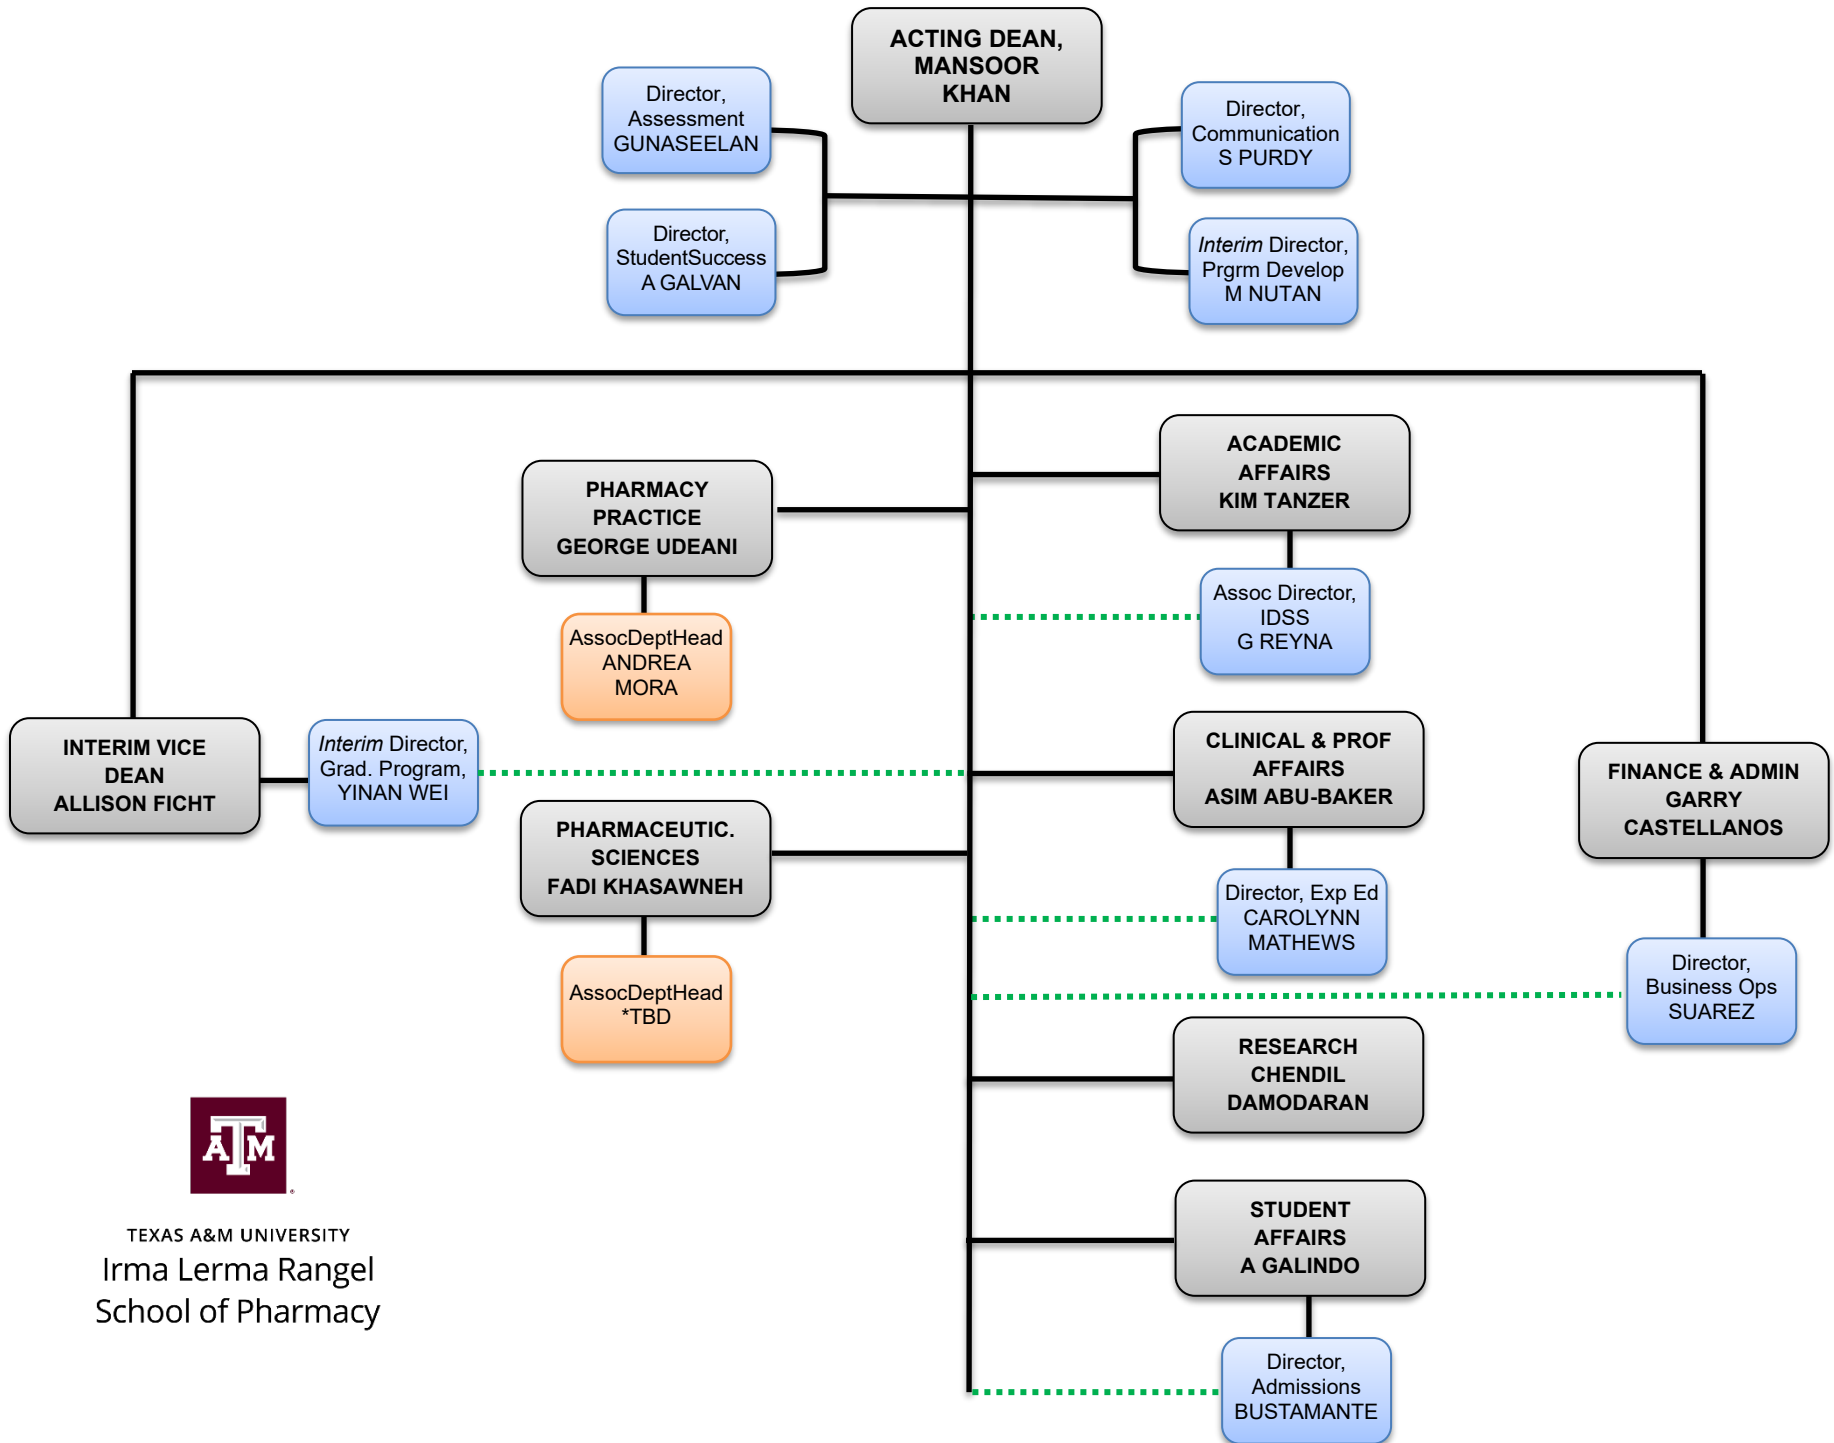

TEXAS A&M UNIVERSITY
 Irma Lerma Rangel
 School of Pharmacy

**ORGANIZATIONAL CHART FOR
 ALL SCHOOL OF PHARMACY UNITS**

LEGEND:
 Executive Committee

*Vacant positions
 Rev. 09/15/2023

ADMINISTRATIVE LEADERSHIP TEAM ORGANIZATIONAL CHART

TEXAS A&M UNIVERSITY
 Irma Lerma Rangel
 School of Pharmacy